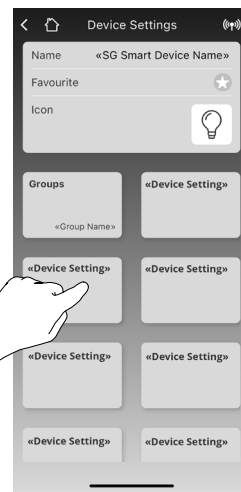

Pairing

Settings

Supports modes:

Dimming
Tunable White
ON/OFF
Countdown

Button Settings LEDDim Smart Push II

Master Function