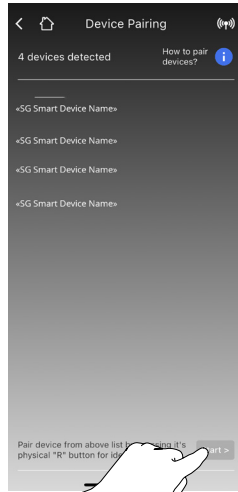

Pairing

Settings

Supports modes:

Dimming
Tunable White
ON/OFF
Countdown

Button Settings LEDDim Smart Push II

Master Function