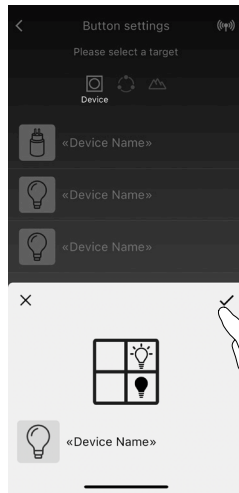

Pairing

Settings

Supports modes:

Dimming
Tunable White
ON/OFF
Countdown

Button Settings LEDDim Smart Push II

Master Function