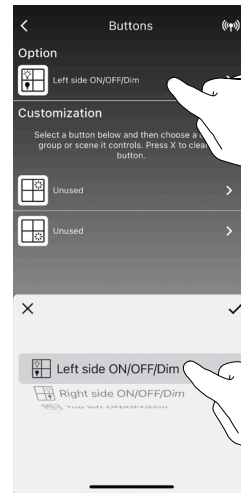

Pairing

Settings

Supports modes:

Dimming
Tunable White
ON/OFF
Countdown

Button Settings LEDDim Smart Push II

Master Function